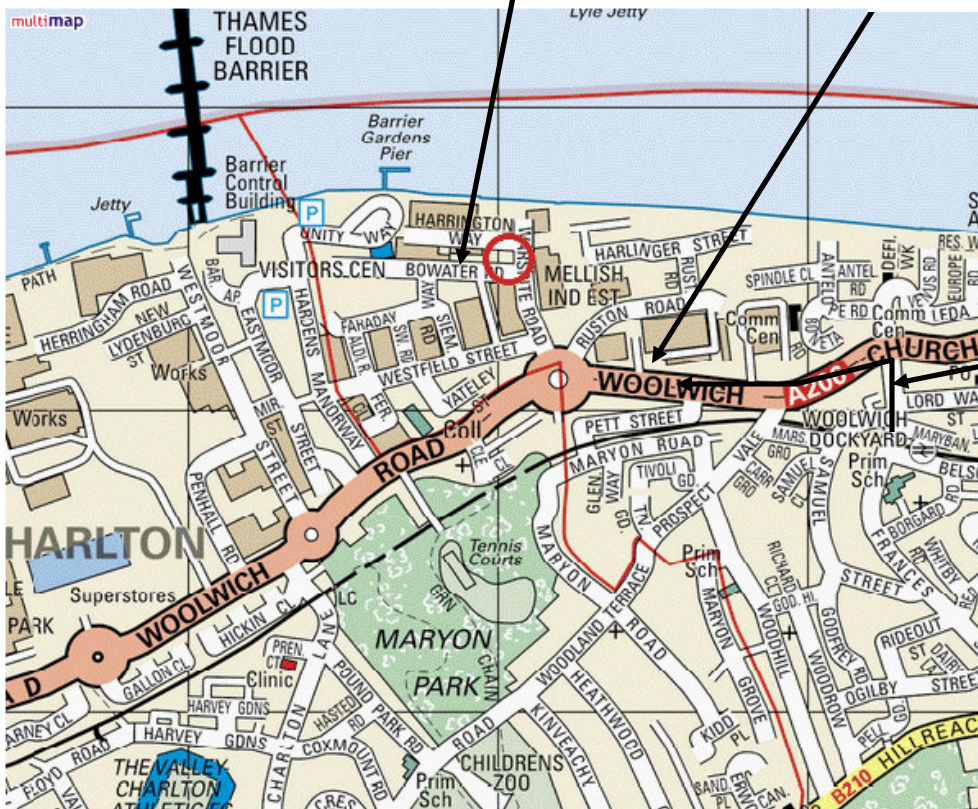

INSTRUCTIONS FOR REACHING OUR WOOLWICH OFFICE AND FACTORY

Address:
3 Harrington Way
Warspite Road
London
SE18 5NU

The entrance to the factory is on Harrington Way, off Warspite Road. Harrington Way is directly next to the Thames and Unit 3 is the middle unit in the row.

Tel: 020 8317 0103

Exact location

Bus-stop for
472 and 161

From
Woolwich
Dockyard
Station

Getting here by road

Warspite Road industrial estate is just off the A206 Woolwich road. From central London, this is best reached via the Limehouse Link and Blackwall Tunnel.

Getting here by train

Trains from Cannon Street, Charing Cross, London Bridge and Waterloo - alight at Woolwich Dockyard and walk down to the main Woolwich Church Road and then to the factory (about 15 minute walk)

Getting here by bus

Bus 161 and 472 are the main buses that pass here initiating from North Greenwich Tube

Getting here by tube

Take the Jubilee line to North Greenwich station – then catch a taxi or the 472 or 161 buses.